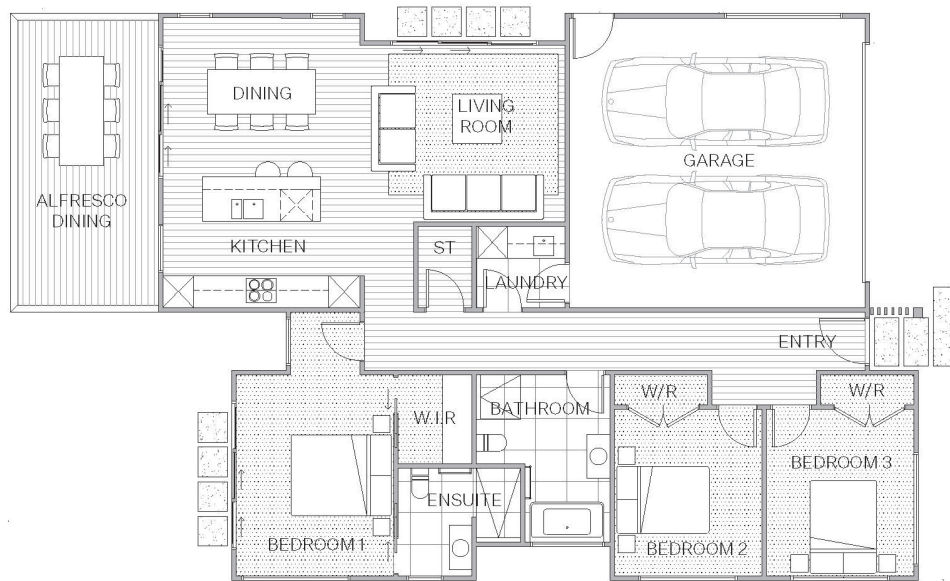

Specifications

Exterior

- Weathertex Woodsman 150mm - Painted
- Weathertex Weathergroove Woodsman 150mm Painted Batten Screen

Bathrooms

- 2 x Newtech 900mm Wall Hung Vanities
- Waterware tapware range
- Waterware Boston Back to Wall Suite toilets
- 1 x Waterware Smith 1500mm Back to Wall Bath Gloss White
- 2 x Ladder style heated towel rail
- 2 x Custom Mirrors
- 2 x extractor fans

Kitchen

- 1 x Waterware Kitchen Tap Pioneer Range
- 1 x Waterware Laundry tap Pioneer Range
- Tiled splashbacks to kitchen and laundry

- Fisher & Paykel Oven
- Fisher & Paykel Electric Induction cooktop
- Fisher & Paykel Dishwasher
- Fisher & Paykel Rangehood (powerpak style)

Flooring

- Ecodure Lifestyle Range - Kitchen, Dining, Living, Storage, Entry, Hall
- Feltex Okiwi Bay SDN Range to Bedrooms & wardrobes

Heating

- Water - 250L Proflo ext Cylinder
- Hi Wall Heat Pump to open plan area

Insulation

- Pink Batts insulation
- R6.6 Insulation to ceiling
- R2.8 Insulation to walls
- R3.6 to Eaves

Special Features

- Tiling - Floor to ceiling in Bathroom & Ensuite Shower
- Tiling - Floors and skirting
- Alarm system
- Smoke Detectors
- Wardrobe Systems
- Deck
- Sectional Valero Coloursteel Garage Door with 2 remotes