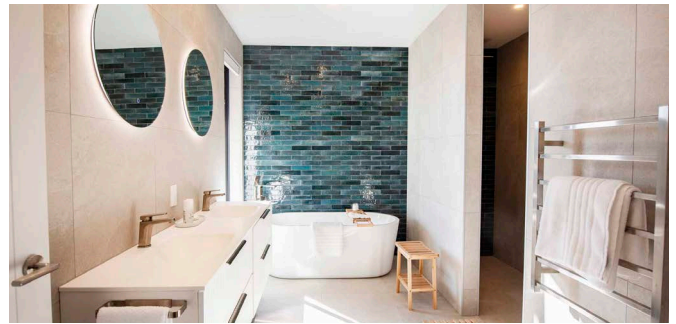

Key Features

Exterior

- A striking combination of timber cladding and a schist feature wall, creating a timeless and elegant façade.
- Expansive outdoor living space offering breathtaking mountain views, perfect for relaxing or entertaining.
- Seamless indoor-outdoor flow through large sliding doors, enhancing natural light and access to the landscaped surroundings.

Interior

- Open-plan kitchen, living, and dining areas designed for functional family living.
- Luxurious master suite with a walk-in wardrobe and beautifully appointed ensuite.
- Warm and inviting interiors with high ceilings, exposed timber accents, and premium finishes throughout.