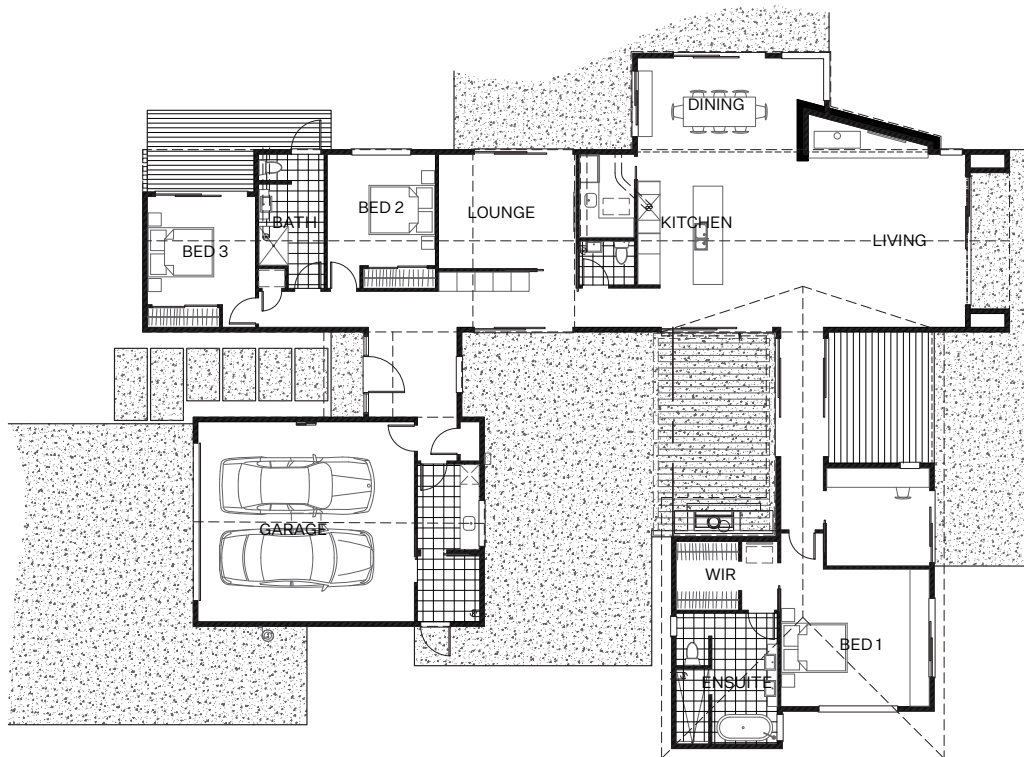

Key Features

Exterior

- A striking combination of timber cladding and a schist feature wall, creating a timeless and elegant façade.
- Expansive outdoor living space offering breathtaking mountain views, perfect for relaxing or entertaining.
- Seamless indoor-outdoor flow through large sliding doors, enhancing natural light and access to the landscaped surroundings.

Interior

- Open-plan kitchen, living, and dining areas designed for functional family living.
- Luxurious master suite with a walk-in wardrobe and beautifully appointed ensuite.
- Warm and inviting interiors with high ceilings, exposed timber accents, and premium finishes throughout.