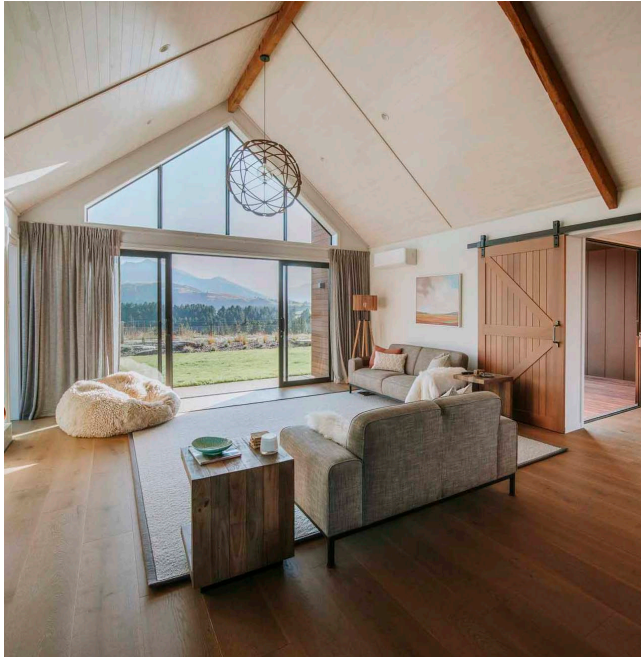

This architecturally designed home showcases modern living, blending natural materials with contemporary style to deliver an exceptional living experience.

Total Area 285 m²

2

3

2

David Reid Homes Wanaka
Central Design & Build Ltd

027 271 5006
56 Anderson Road
Wanaka
0800 000 007
chris.leith@
davidreidhomes.co.nz

View online at
davidreidhomes.co.nz/our-locations/wanaka

DAVID REID
HOMES

EXPERIENCE THE NEW

Key Features

Exterior

- A striking combination of timber cladding and a schist feature wall, creating a timeless and elegant façade.
- Expansive outdoor living space offering breathtaking mountain views, perfect for relaxing or entertaining.
- Seamless indoor-outdoor flow through large sliding doors, enhancing natural light and access to the landscaped surroundings.

Interior

- Open-plan kitchen, living, and dining areas designed for functional family living.
- Luxurious master suite with a walk-in wardrobe and beautifully appointed ensuite.
- Warm and inviting interiors with high ceilings, exposed timber accents, and premium finishes throughout.